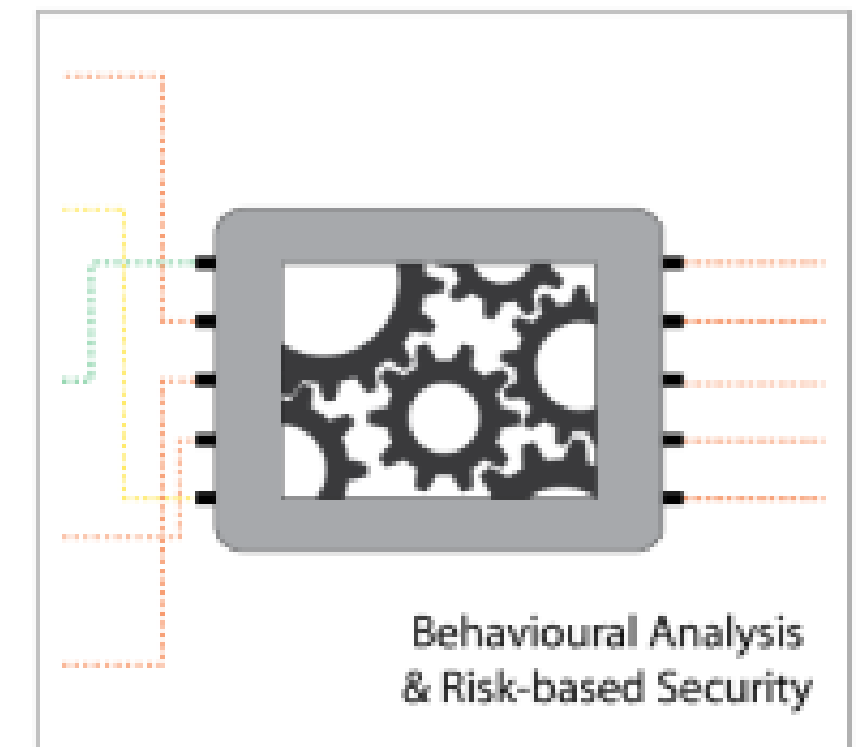

European Commission

Horizon 2020
European Union funding
for Research & Innovation

Optimizing time-to-FLY and enhancing airport SECurity

Mobile App Wayfinding

Dynamic Passenger Flow Management

Intelligent Visual Surveillance

Wi-fi/Bluetooth Localisation

RFID Luggage Tracking

Behavioural Analysis & Risk-based Security

Satisfied Passengers

interactive assistance
by mobile app

Enhanced Security

behaviour analysis

Increased Capacity

intelligent queue
management