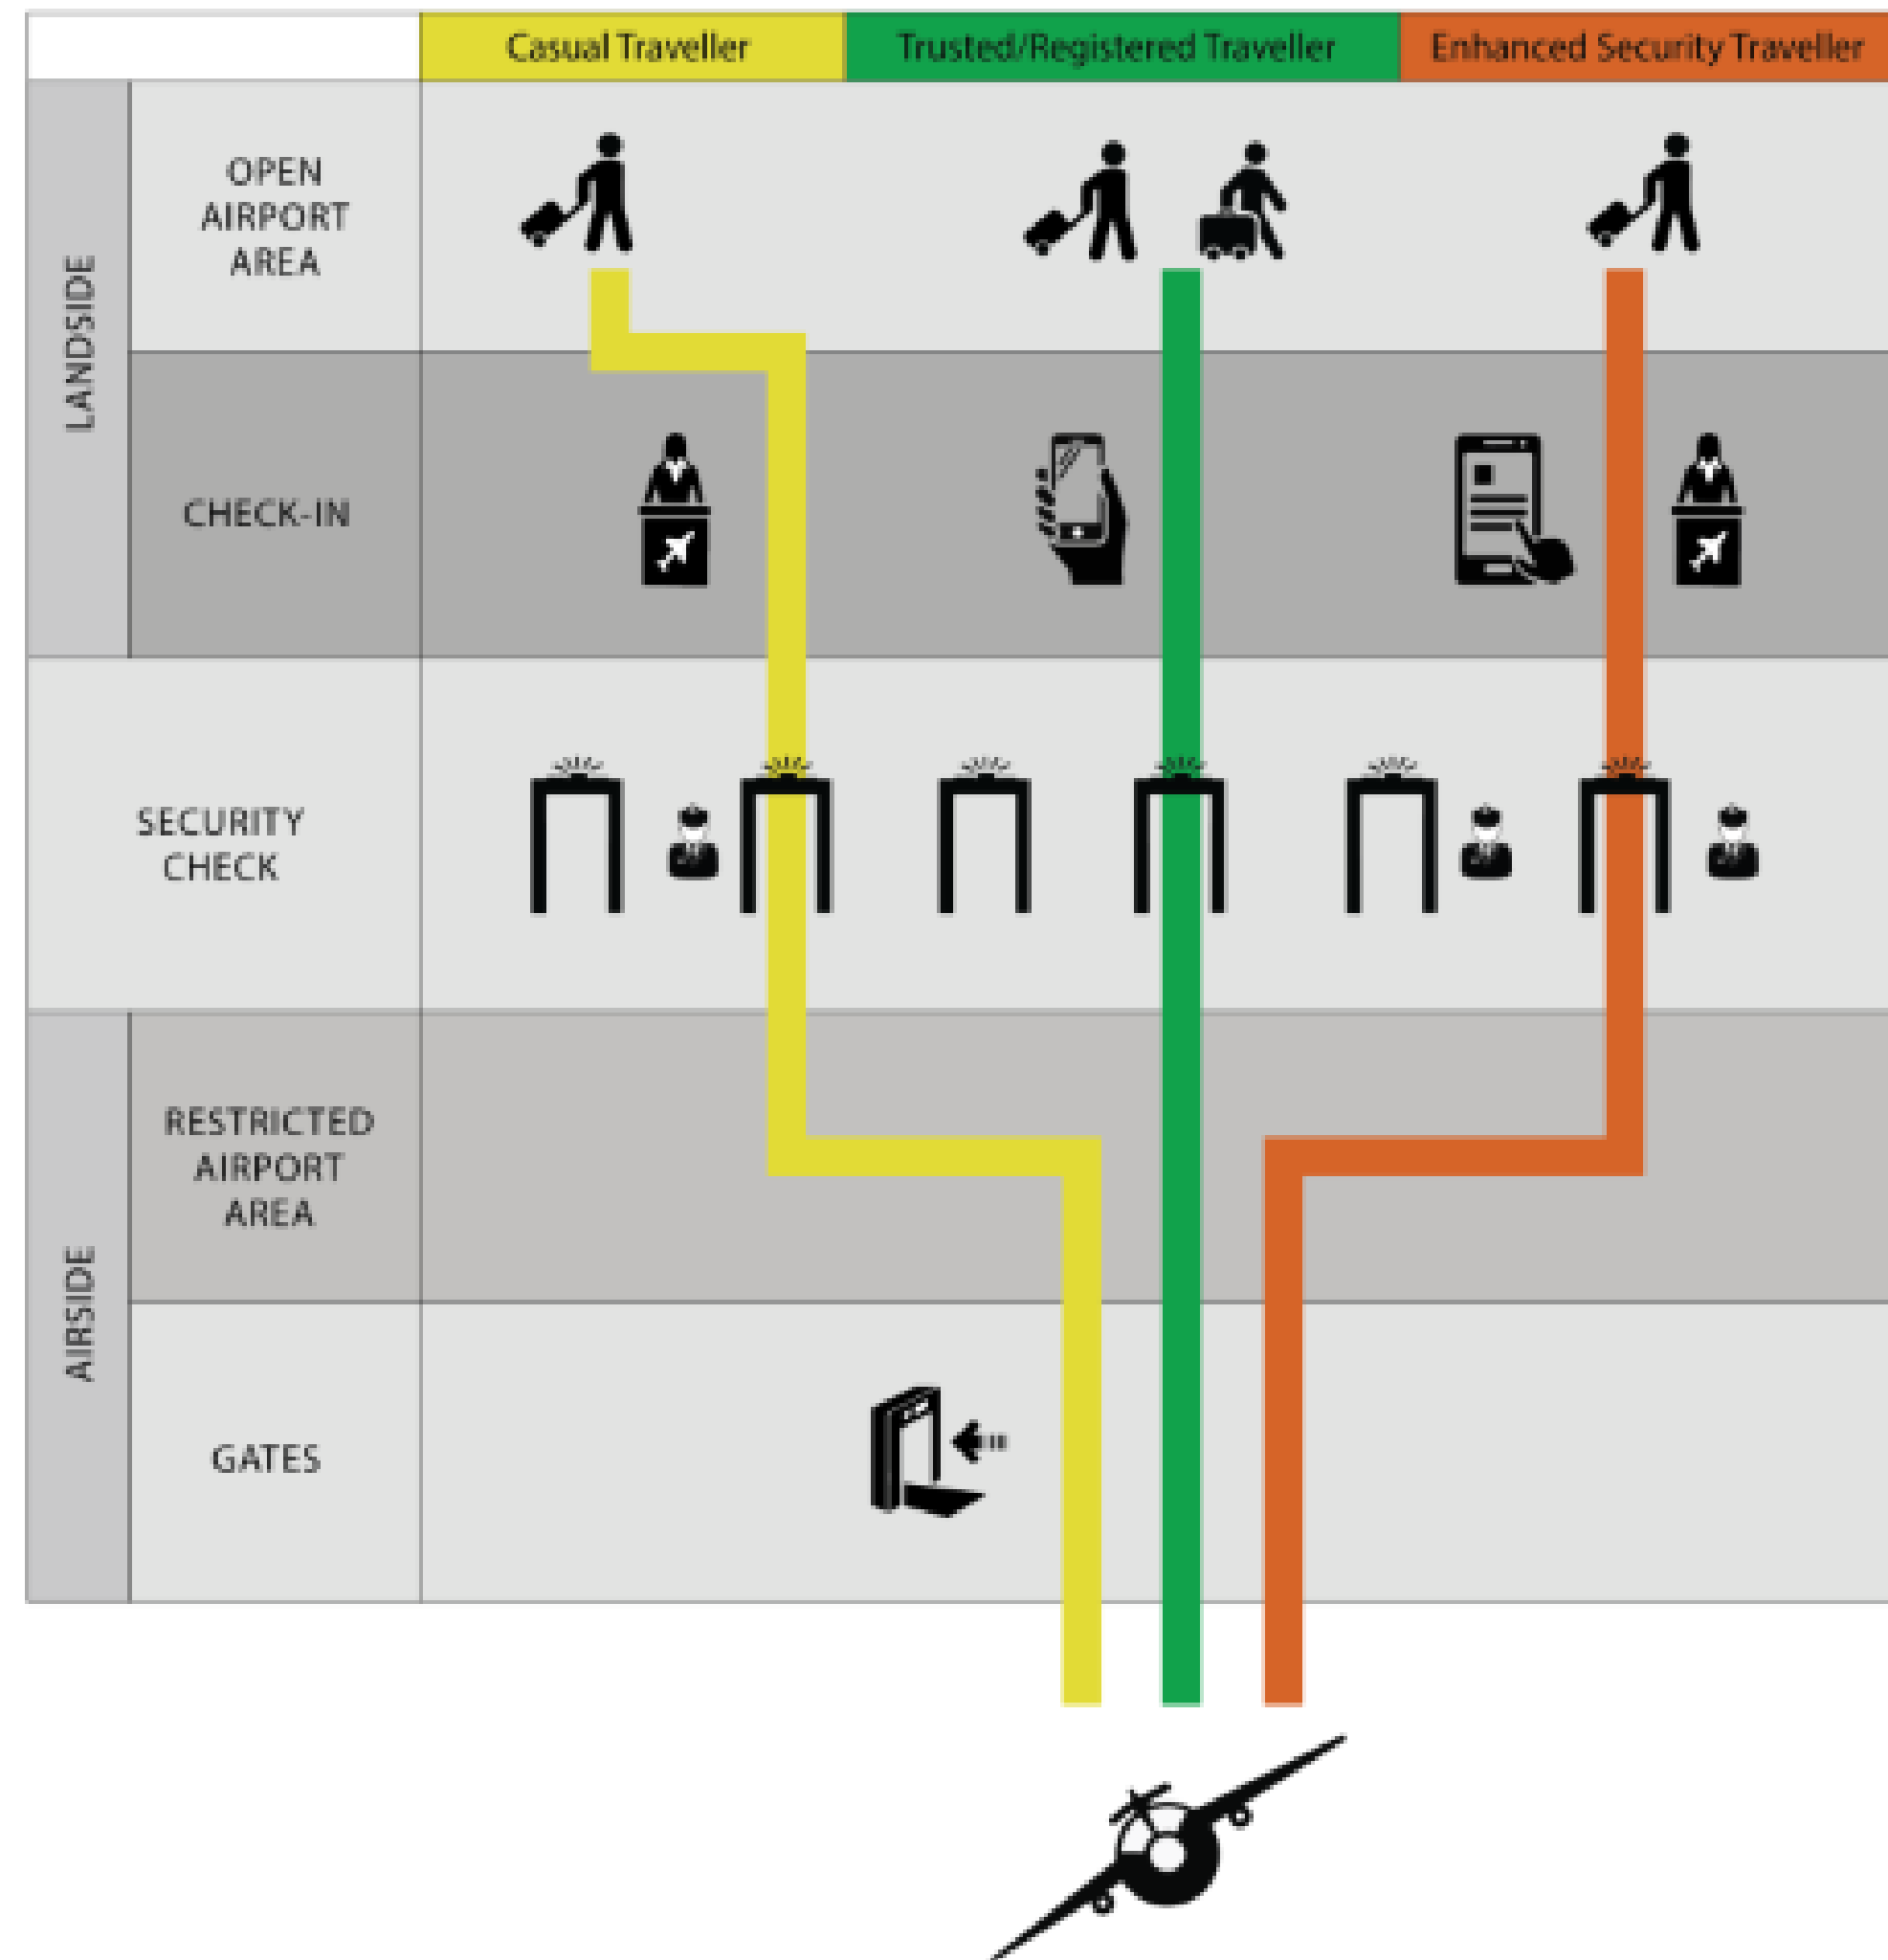

European Commission

Horizon 2020
European Union funding
for Research & Innovation

Optimizing time-to-FLY and enhancing airport SECurity

Mobile App Wayfinding

Dynamic Passenger Flow Management

Intelligent Visual Surveillance

Wi-fi/Bluetooth Localisation

RFID Luggage Tracking

Behavioural Analysis & Risk-based Security

Satisfied Passengers

interactive assistance
by mobile app

Enhanced Security

behaviour analysis

Increased Capacity

intelligent queue
management