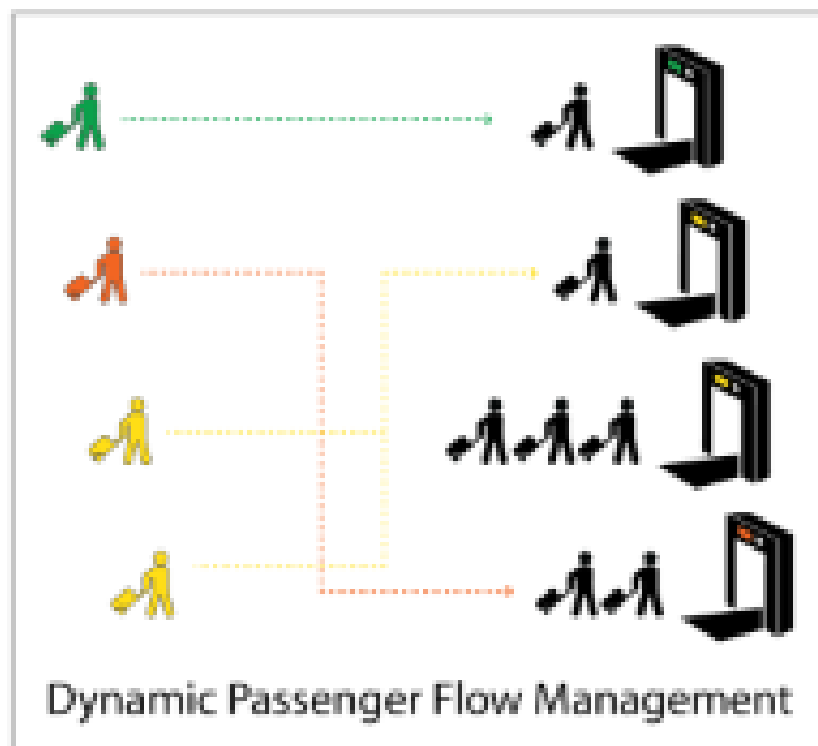

European Commission

Horizon 2020
European Union funding
for Research & Innovation

Optimizing time-to-FLY and enhancing airport SECurity

Mobile App Wayfinding

Dynamic Passenger Flow Management

Intelligent Visual Surveillance

Wi-fi/Bluetooth Localisation

RFID Luggage Tracking

Behavioural Analysis & Risk-based Security

Satisfied Passengers

interactive assistance
by mobile app

Enhanced Security

behaviour analysis

Increased Capacity

intelligent queue
management